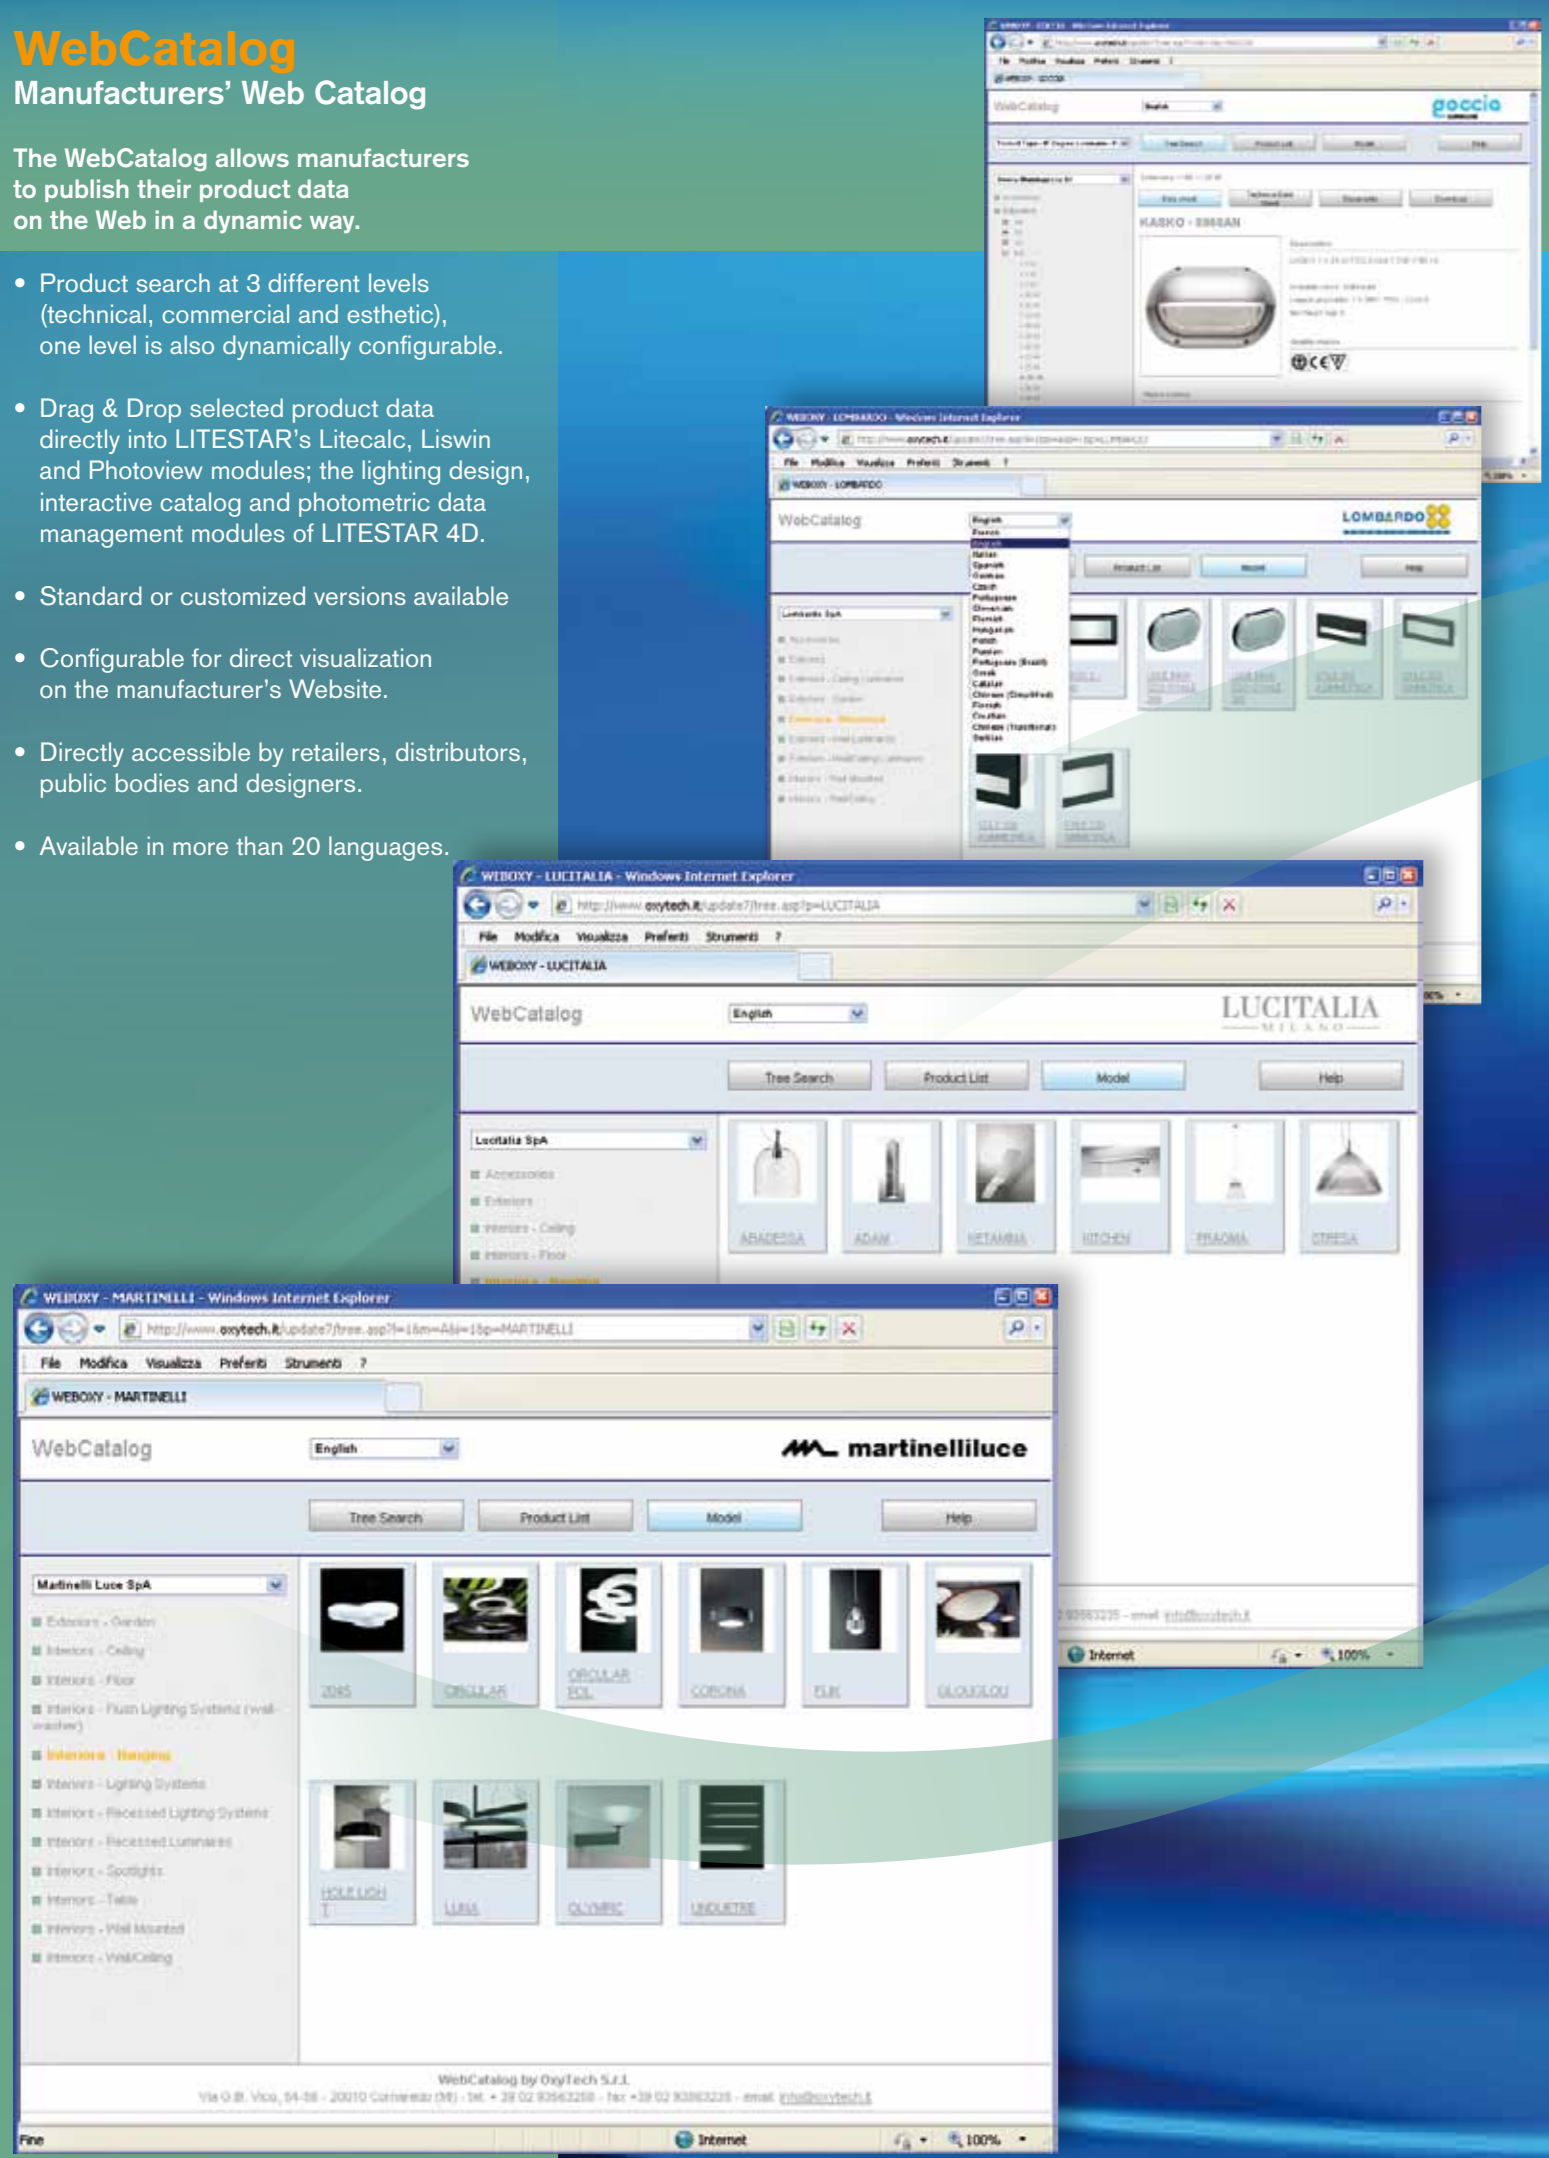

A JUMP INTO THE FUTURE

WebCatalog

Web Interactive Electronic Catalog

WebCatalog is the Internet browser of LITESTAR 4D interactive electronic catalog. It allows dynamical and extremely fast product searches at 3 different levels (technical, architectural and commercial) and data-sheets management into more than 20 languages. WebCatalog includes the option to visualize the product documents (assembly instructions, drawings, certificates etc.) and is configurable to be visualized directly at the distributors' Websites, including the e-commerce feature. WebCatalog is only OxyTech.

www.oxytech.it

OxyTech

WebCatalog

Manufacturers' Web Catalog

The WebCatalog allows manufacturers to publish their product data on the Web in a dynamic way.

- Product search at 3 different levels (technical, commercial and esthetic), one level is also dynamically configurable.
- Drag & Drop selected product data directly into LITESTAR's Litecalc, Liswin and Photoview modules; the lighting design, interactive catalog and photometric data management modules of LITESTAR 4D.
- Standard or customized versions available
- Configurable for direct visualization on the manufacturer's Website.
- Directly accessible by retailers, distributors, public bodies and designers.
- Available in more than 20 languages.

- Allows visualization of manufacturers' products data of interest at the distributor's Website using filtering capability that only shows products carried by the distributor.
- Creates a subset of product information directly downloadable from the manufacturers' Web Catalog; an efficient way to save time searching for only those products sold by the distributor.
- Manage e-commerce easily by just adding prices.
- Distribute customized versions of LITESTAR directly to customers through the distributor's Website.