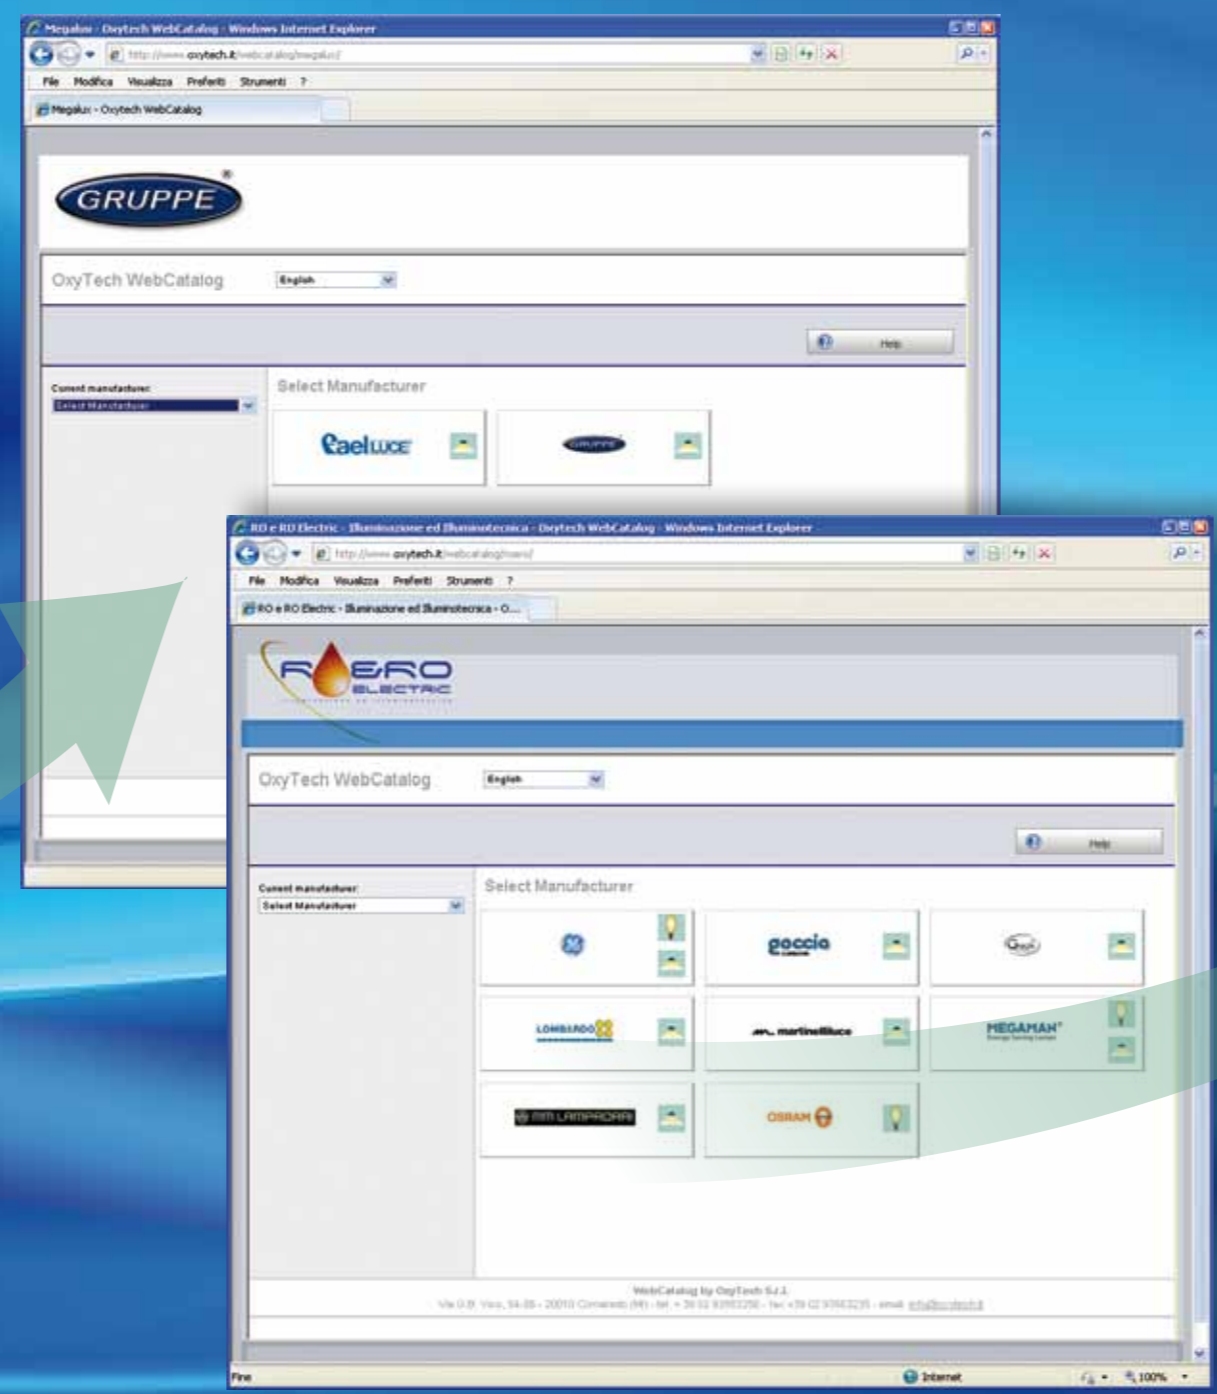

www.oxytech.it

OxyTech

WebCatalog

Manufacturers' Web Catalog

The WebCatalog allows manufacturers to publish their product data on the Web in a dynamic way.

- Product search at 3 different levels (technical, commercial and esthetic), one level is also dynamically configurable.
- Drag & Drop selected product data directly into LITESTAR's Litecalc, Liswin and Photoview modules; the lighting design, interactive catalog and photometric data management modules of LITESTAR 4D.
- Standard or customized versions available
- Configurable for direct visualization on the manufacturer's Website.
- Directly accessible by retailers, distributors, public bodies and designers.
- Available in more than 20 languages.

WebCatalog

Web Interactive Electronic Catalog

WebCatalog D1

Distributors' Web Catalog

WebCatalog D1 allows distributors to publish their own catalog of manufacturer product data directly from the manufacturer's Website.

- Allows visualization of manufacturers' products data of interest at the distributor's Website using filtering capability that only shows products carried by the distributor.
- Creates a subset of product information directly downloadable from the manufacturers' Web Catalog; an efficient way to save time searching for only those products sold by the distributor.
- Manage e-commerce easily by just adding prices.
- Distribute customized versions of LITESTAR directly to customers through the distributor's Website.